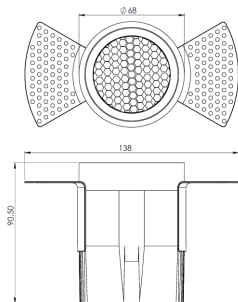

Single Line Diagram

Recessed
HERCULES 68